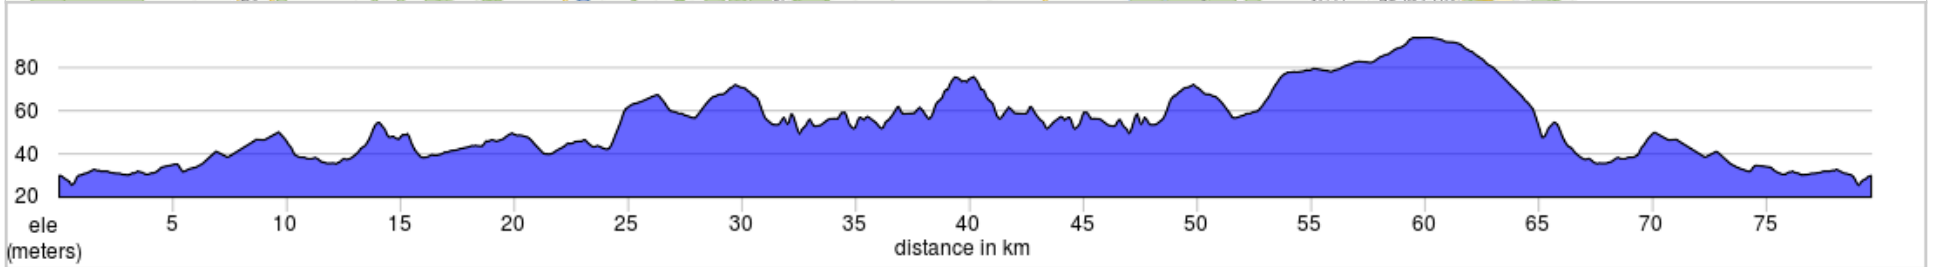

# Parcours No.21 Le Pointeau

79.6 km, + 299 / - 299 meters

## Parcours No.21 Le Pointeau

Num	Dist	Type	Note	Next
1.	0.0		Start of route	0.1
2.	0.1		R onto Rue Legault	0.0
3.	0.1		L onto Rue Thomas	0.1
4.	0.2		R onto QC-344 O	0.2
5.	0.4		L to stay on QC-344 O (signs for Carillon/Grenville)	4.0
6.	4.4		R onto Rue Lapierre	0.1
7.	4.5		L onto Rue du Parc	5.8
8.	10.3		Slight L toward QC-344 O	0.1
9.	10.3		R onto QC-344 O	13.8
10.	24.2		R to stay on QC-344 O	2.1
11.	26.3		L onto QC-148 O	3.2
12.	29.5		L onto Rue Principale	2.7
13.	32.1		L onto QC-148 O	7.6
14.	39.7		R toward QC-148 E	0.1
15.	39.8		Make a U-turn	0.1
16.	39.8		L onto QC-148 E	7.6
17.	47.4		R onto Rue Principale	2.7
18.	50.1		R onto QC-148 E	12.0
19.	62.1		R onto Montée Vachon	3.0
20.	65.1		L onto QC-344 E	4.3
21.	69.4		L at Route Verte 1	5.1

69.4 kilometers. +268/-258 meters

Num	Dist	Type	Note	Next
22.	74.5		Continue onto Rue du Parc	1.0
23.	75.5		L onto QC-344 E	3.8
24.	79.3		R to stay on QC-344 E	0.2
25.	79.4		L onto Rue Thomas	0.1
26.	79.5		R onto Rue Legault	0.0
27.	79.6		L onto Rue Maurice	0.0
28.	79.6		End of route	0.0

10.2 kilometers. +8/-11 meters