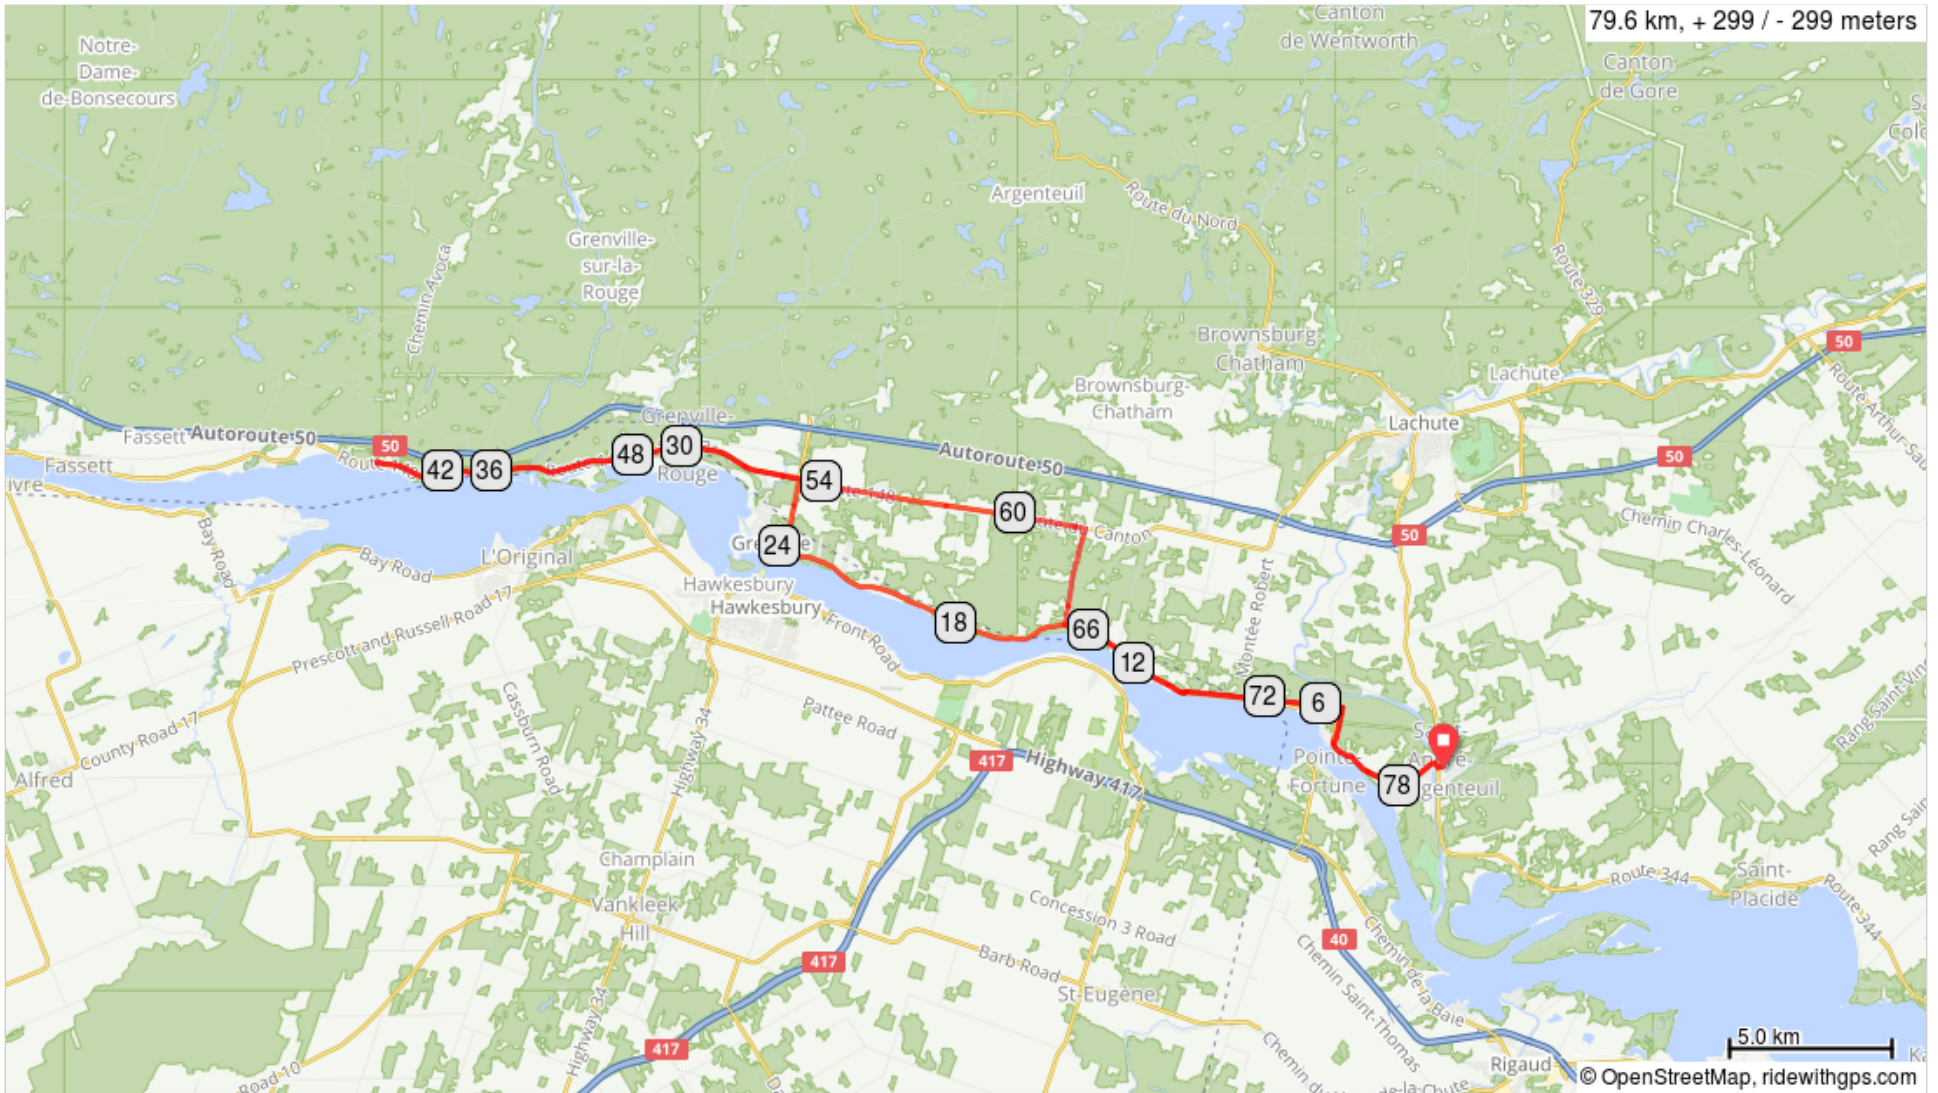

# Parcours No.21 Le Pointeau

79.6 km, + 299 / - 299 meters

## Parcours No.21 Le Pointeau

Num	Dist	Type	Note	Next
1.	0.0		Start of route	0.1
2.	0.1		R onto Rue Legault	0.0
3.	0.1		L onto Rue Thomas	0.1
4.	0.2		R onto QC-344 O	0.2
5.	0.4		L to stay on QC-344 O (signs for Carillon/Grenville)	4.0
6.	4.4		R onto Rue Lapierre	0.1
7.	4.5		L onto Rue du Parc	5.8
8.	10.3		Slight L toward QC-344 O	0.1
9.	10.3		R onto QC-344 O	13.8
10.	24.2		R to stay on QC-344 O	2.1
11.	26.3		L onto QC-148 O	3.2
12.	29.5		L onto Rue Principale	2.7
13.	32.1		L onto QC-148 O	7.6
14.	39.7		R toward QC-148 E	0.1
15.	39.8		Make a U-turn	0.1
16.	39.8		L onto QC-148 E	7.6
17.	47.4		R onto Rue Principale	2.7
18.	50.1		R onto QC-148 E	12.0
19.	62.1		R onto Montée Vachon	3.0
20.	65.1		L onto QC-344 E	4.3
21.	69.4		L at Route Verte 1	5.1

69.4 kilometers. +268/-258 meters

Num	Dist	Type	Note	Next
22.	74.5		Continue onto Rue du Parc	1.0
23.	75.5		L onto QC-344 E	3.8
24.	79.3		R to stay on QC-344 E	0.2
25.	79.4		L onto Rue Thomas	0.1
26.	79.5		R onto Rue Legault	0.0
27.	79.6		L onto Rue Maurice	0.0
28.	79.6		End of route	0.0

10.2 kilometers. +8/-11 meters